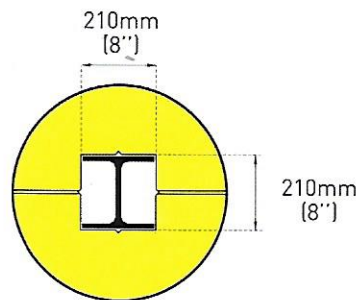

PART NO. CP 150 - Up to 160mm sq.

Size: 6" Square (15cm Square)
Fits Square: Up to 6" (15cm)
Fits H: Up to 6" x 6" (15 x 15cm)
Fits Round Column: 6" (15cm) Diameter
Overall Size: 1 mts x 390mm x 435mm (at widest pt.)

PART NO. CP 200 - Up to 160mm sq.

Size: 6" Square (15cm Square)
Fits Square: Up to 6" (15cm)
Fits H: Up to 6" x 6" (15 x 15cm)
Fits Round Column: Up to 6" (15cm) Diameter
Overall Diameter: 60cm

PART NO. CP 200 - Up to 210mm sq.

Size: 8" Square (20cm Square)
Fits Square: 6" (15cm) to 8" (20cm)
Fits H: 6" (15cm) to 8" x 8" (20 x 20cm)
Fits Round Column: 6" (15cm) to 8" (20cm) Diameter

PART NO. CP300 - Up to 260mm sq.

Size: 10" Square (25cm Square)
Fits Square: 8" (20cm) to 10" x 10" (25 x 25cm)
Fits H: 8" (20cm) to 10" x 10" (25 x 25cm)
Fits Round Column: 8" (20cm) to 10" (25cm) Diameter

PART NO. CP300 - Up to 310mm sq.

Size: 12" Square (30cm Square)
Fits Square: 10" (25cm) to 12" (30cm)
Fits H: 10" (25cm) to 12" x 12" (30 x 30cm)
Fits Round Column: 10" (25cm) to 12" (30cm) Diameter

UNIVERSAL PROTECTOR - Up to 700mm sq.