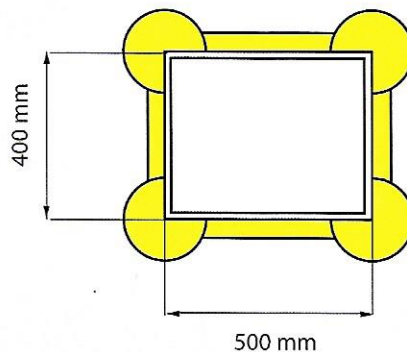

PART NO. CP 200 - Up to 160mm sq.

Size: 6" Square (15cm Square)
Fits Square: Up to 6" (15cm)
Fits H: Up to 6" x 6" (15 x 15cm)
Fits Round Column: Up to 6" (15cm) Diameter
Overall Diameter: 60cm

PART NO. CP 200 - Up to 210mm sq.

Size: 8" Square (20cm Square)
Fits Square: 6" (15cm) to 8" (20cm)
Fits H: 6" (15cm) to 8" x 8" (20 x 20cm)
Fits Round Column: 6" (15cm) to 8" (20cm) Diameter

PART NO. CP300 - Up to 260mm sq.

Size: 10" Square (25cm Square)
Fits Square: 8" (20cm) to 10" x 10" (25 x 25cm)
Fits H: 8" (20cm) to 10" x 10" (25 x 25cm)
Fits Round Column: 8" (20cm) to 10" (25cm) Diameter

PART NO. CP300 - Up to 310mm sq.

Size: 12" Square (30cm Square)
Fits Square: 10" (25cm) to 12" (30cm)
Fits H: 10" (25cm) to 12" x 12" (30 x 30cm)
Fits Round Column: 10" (25cm) to 12" (30cm) Diameter

UNIVERSAL PROTECTOR - Up to 700mm sq.

Sample Column Size: 400 x 500mm.

CP300 WITH 310mm INFILL

Sample Column Size: 300 x 610mm.

Protection Used: CP300 with 2 x 310mm infills