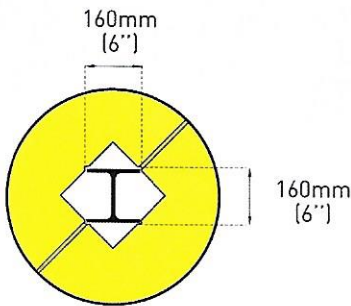

COLUMN PROTECTORS specifications

ADD+GARDS
COMMERCIAL PRODUCTS

For more details
please contact
sales@addgards.com

or
T: 00353 12149833

www.addgards.com

PART NO. CP 100 - Up to 100mm sq.

Size: 4" Square (10cm Square)
Fits Square: Up to 4" (10cm)
Fits H: Up to 4" x 4" (10 x 10cm)
Fits Round Column: Up to 4" (10cm) Diameter
Overall Size: 1 mts x 390mm x 435mm (at widest pt.)

PART NO. CP 150 - Up to 160mm sq.

Size: 6" Square (15cm Square)
Fits Square: Up to 6" (15cm)
Fits H: Up to 6" x 6" (15 x 15cm)
Fits Round Column: 6" (15cm) Diameter
Overall Size: 1 mts x 390mm x 435mm (at widest pt.)

PART NO. CP 200 - Up to 160mm sq.

Size: 6" Square (15cm Square)
Fits Square: Up to 6" (15cm)
Fits H: Up to 6" x 6" (15 x 15cm)
Fits Round Column: Up to 6" (15cm) Diameter
Overall Diameter: 60cm

PART NO. CP 200 - Up to 210mm sq.

Size: 8" Square (20cm Square)
Fits Square: 6" (15cm) to 8" (20cm)
Fits H: 6" (15cm) to 8" x 8" (20 x 20cm)
Fits Round Column: 6" (15cm) to 8" (20cm) Diameter

PART NO. CP300 - Up to 260mm sq.

Size: 10" Square (25cm Square)
Fits Square: 8" (20cm) to 10" x 10" (25 x 25cm)
Fits H: 8" (20cm) to 10" x 10" (25 x 25cm)
Fits Round Column: 8" (20cm) to 10" (25cm) Diameter