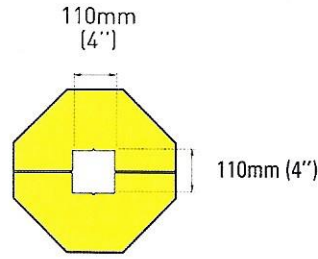

COLUMN PROTECTORS specifications

ADD+GARDS
COMMERCIAL PRODUCTS

For more details
please contact
sales@addgards.com

or
T: 00353 12149833

www.addgards.com

PART NO. CP 100 - Up to 100mm sq.

Size: 4" Square (10cm Square)
Fits Square: Up to 4" (10cm)
Fits H: Up to 4" x 4" (10 x 10cm)
Fits Round Column: Up to 4" (10cm) Diameter
Overall Size: 1 mts x 390mm x 435mm (at widest pt.)

PART NO. CP 150 - Up to 160mm sq.

Size: 6" Square (15cm Square)
Fits Square: Up to 6" (15cm)
Fits H: Up to 6" x 6" (15 x 15cm)
Fits Round Column: 6" (15cm) Diameter
Overall Size: 1 mts x 390mm x 435mm (at widest pt.)

PART NO. CP 200 - Up to 160mm sq.

Size: 6" Square (15cm Square)
Fits Square: Up to 6" (15cm)
Fits H: Up to 6" x 6" (15 x 15cm)
Fits Round Column: Up to 6" (15cm) Diameter
Overall Diameter: 60cm

PART NO. CP 200 - Up to 210mm sq.

Size: 8" Square (20cm Square)
Fits Square: 6" (15cm) to 8" (20cm)
Fits H: 6" (15cm) to 8" x 8" (20 x 20cm)
Fits Round Column: 6" (15cm) to 8" (20cm) Diameter

PART NO. CP300 - Up to 260mm sq.

Size: 10" Square (25cm Square)
Fits Square: 8" (20cm) to 10" x 10" (25 x 25cm)
Fits H: 8" (20cm) to 10" x 10" (25 x 25cm)
Fits Round Column: 8" (20cm) to 10" (25cm) Diameter