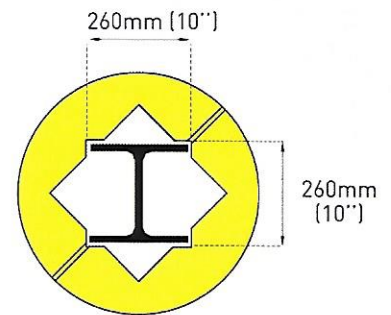

PART NO. CP 150 - Up to 160mm sq.

Size: 6" Square (15cm Square)
Fits Square: Up to 6" (15cm)
Fits H: Up to 6" x 6" (15 x 15cm)
Fits Round Column: 6" (15cm) Diameter
Overall Size: 1 mts x 390mm x 435mm (at widest pt.)

PART NO. CP 200 - Up to 160mm sq.

Size: 6" Square (15cm Square)
Fits Square: Up to 6" (15cm)
Fits H: Up to 6" x 6" (15 x 15cm)
Fits Round Column: Up to 6" (15cm) Diameter
Overall Diameter: 60cm

PART NO. CP 200 - Up to 210mm sq.

Size: 8" Square (20cm Square)
Fits Square: 6" (15cm) to 8" (20cm)
Fits H: 6" (15cm) to 8" x 8" (20 x 20cm)
Fits Round Column: 6" (15cm) to 8" (20cm) Diameter

PART NO. CP300 - Up to 260mm sq.

Size: 10" Square (25cm Square)
Fits Square: 8" (20cm) to 10" x 10" (25 x 25cm)
Fits H: 8" (20cm) to 10" x 10" (25 x 25cm)
Fits Round Column: 8" (20cm) to 10" (25cm) Diameter

PART NO. CP300 - Up to 310mm sq.

Size: 12" Square (30cm Square)
Fits Square: 10" (25cm) to 12" (30cm)
Fits H: 10" (25cm) to 12" x 12" (30 x 30cm)
Fits Round Column: 10" (25cm) to 12" (30cm) Diameter

UNIVERSAL PROTECTOR - Up to 700mm sq.