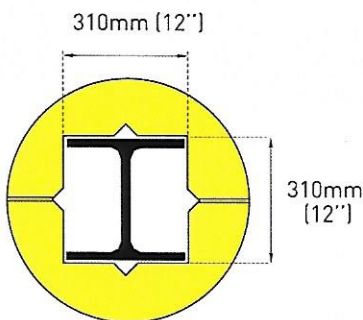

PART NO. CP 150 - Up to 160mm sq.

Size: 6" Square (15cm Square)
Fits Square: Up to 6" (15cm)
Fits H: Up to 6" x 6" (15 x 15cm)
Fits Round Column: 6" (15cm) Diameter
Overall Size: 1 mts x 390mm x 435mm (at widest pt.)

PART NO. CP 200 - Up to 160mm sq.

Size: 6" Square (15cm Square)
Fits Square: Up to 6" (15cm)
Fits H: Up to 6" x 6" (15 x 15cm)
Fits Round Column: Up to 6" (15cm) Diameter
Overall Diameter: 60cm

PART NO. CP 200 - Up to 210mm sq.

Size: 8" Square (20cm Square)
Fits Square: 6" (15cm) to 8" (20cm)
Fits H: 6" (15cm) to 8" x 8" (20 x 20cm)
Fits Round Column: 6" (15cm) to 8" (20cm) Diameter

PART NO. CP300 - Up to 260mm sq.

Size: 10" Square (25cm Square)
Fits Square: 8" (20cm) to 10" x 10" (25 x 25cm)
Fits H: 8" (20cm) to 10" x 10" (25 x 25cm)
Fits Round Column: 8" (20cm) to 10" (25cm) Diameter

PART NO. CP300 - Up to 310mm sq.

Size: 12" Square (30cm Square)
Fits Square: 10" (25cm) to 12" (30cm)
Fits H: 10" (25cm) to 12" x 12" (30 x 30cm)
Fits Round Column: 10" (25cm) to 12" (30cm) Diameter

UNIVERSAL PROTECTOR - Up to 700mm sq.