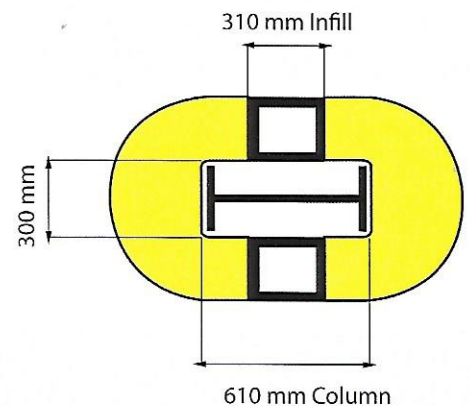

PART NO. CP 200 - Up to 160mm sq.

Size: 6" Square (15cm Square)
Fits Square: Up to 6" (15cm)
Fits H: Up to 6" x 6" (15 x 15cm)
Fits Round Column: Up to 6" (15cm) Diameter
Overall Diameter: 60cm

PART NO. CP 200 - Up to 210mm sq.

Size: 8" Square (20cm Square)
Fits Square: 6" (15cm) to 8" (20cm)
Fits H: 6" (15cm) to 8" x 8" (20 x 20cm)
Fits Round Column: 6" (15cm) to 8" (20cm) Diameter

PART NO. CP300 - Up to 260mm sq.

Size: 10" Square (25cm Square)
Fits Square: 8" (20cm) to 10" x 10" (25 x 25cm)
Fits H: 8" (20cm) to 10" x 10" (25 x 25cm)
Fits Round Column: 8" (20cm) to 10" (25cm) Diameter

PART NO. CP300 - Up to 310mm sq.

Size: 12" Square (30cm Square)
Fits Square: 10" (25cm) to 12" (30cm)
Fits H: 10" (25cm) to 12" x 12" (30 x 30cm)
Fits Round Column: 10" (25cm) to 12" (30cm) Diameter

UNIVERSAL PROTECTOR - Up to 700mm sq.

Sample Column Size: 400 x 500mm.

CP300 WITH 310mm INFILL

Sample Column Size: 300 x 610mm.

Protection Used: CP300 with 2 x 310mm infills