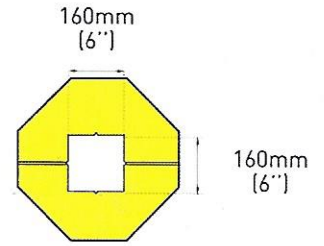

COLUMN PROTECTORS specifications

ADD+GARDS
COMMERCIAL PRODUCTS

For more details
please contact
sales@addgards.com

or
T: 00353 12149833

www.addgards.com

PART NO. CP 100 - Up to 100mm sq.

Size: 4" Square (10cm Square)
Fits Square: Up to 4" (10cm)
Fits H: Up to 4" x 4" (10 x 10cm)
Fits Round Column: Up to 4" (10cm) Diameter
Overall Size: 1 mts x 390mm x 435mm (at widest pt.)

PART NO. CP 150 - Up to 160mm sq.

Size: 6" Square (15cm Square)
Fits Square: Up to 6" (15cm)
Fits H: Up to 6" x 6" (15 x 15cm)
Fits Round Column: 6" (15cm) Diameter
Overall Size: 1 mts x 390mm x 435mm (at widest pt.)

PART NO. CP 200 - Up to 160mm sq.

Size: 6" Square (15cm Square)
Fits Square: Up to 6" (15cm)
Fits H: Up to 6" x 6" (15 x 15cm)
Fits Round Column: Up to 6" (15cm) Diameter
Overall Diameter: 60cm

PART NO. CP 200 - Up to 210mm sq.

Size: 8" Square (20cm Square)
Fits Square: 6" (15cm) to 8" (20cm)
Fits H: 6" (15cm) to 8" x 8" (20 x 20cm)
Fits Round Column: 6" (15cm) to 8" (20cm) Diameter

PART NO. CP300 - Up to 260mm sq.

Size: 10" Square (25cm Square)
Fits Square: 8" (20cm) to 10" x 10" (25 x 25cm)
Fits H: 8" (20cm) to 10" x 10" (25 x 25cm)
Fits Round Column: 8" (20cm) to 10" (25cm) Diameter