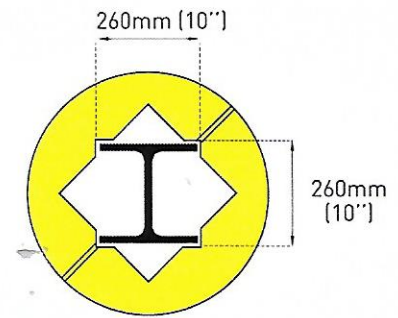

**PART NO. CP 150 - Up to 160mm sq.**

**Size:** 6" Square (15cm Square)  
**Fits Square:** Up to 6" (15cm)  
**Fits H:** Up to 6" x 6" (15 x 15cm)  
**Fits Round Column:** 6" (15cm) Diameter  
**Overall Size:** 1 mts x 390mm x 435mm (at widest pt.)

**PART NO. CP 200 - Up to 160mm sq.**

**Size:** 6" Square (15cm Square)  
**Fits Square:** Up to 6" (15cm)  
**Fits H:** Up to 6" x 6" (15 x 15cm)  
**Fits Round Column:** Up to 6" (15cm) Diameter  
**Overall Diameter:** 60cm

**PART NO. CP 200 - Up to 210mm sq.**

**Size:** 8" Square (20cm Square)  
**Fits Square:** 6" (15cm) to 8" (20cm)  
**Fits H:** 6" (15cm) to 8" x 8" (20 x 20cm)  
**Fits Round Column:** 6" (15cm) to 8" (20cm) Diameter

**PART NO. CP300 - Up to 260mm sq.**

**Size:** 10" Square (25cm Square)  
**Fits Square:** 8" (20cm) to 10" x 10" (25 x 25cm)  
**Fits H:** 8" (20cm) to 10" x 10" (25 x 25cm)  
**Fits Round Column:** 8" (20cm) to 10" (25cm) Diameter