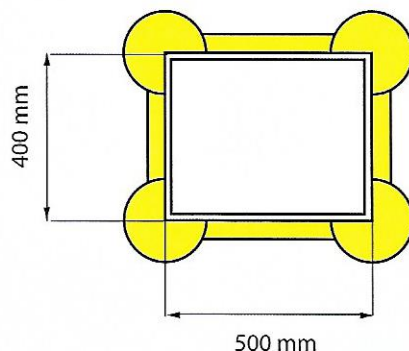

**PART NO. CP 200 - Up to 210mm sq.**

**Size:** 8" Square (20cm Square)  
**Fits Square:** 6" (15cm) to 8" (20cm)  
**Fits H:** 6" (15cm) to 8" x 8" (20 x 20cm)  
**Fits Round Column:** 6" (15cm) to 8" (20cm) Diameter

**PART NO. CP300 - Up to 260mm sq.**

**Size:** 10" Square (25cm Square)  
**Fits Square:** 8" (20cm) to 10" x 10" (25 x 25cm)  
**Fits H:** 8" (20cm) to 10" x 10" (25 x 25cm)  
**Fits Round Column:** 8" (20cm) to 10" (25cm) Diameter

**PART NO. CP300 - Up to 310mm sq.**

**Size:** 12" Square (30cm Square)  
**Fits Square:** 10" (25cm) to 12" (30cm)  
**Fits H:** 10" (25cm) to 12" x 12" (30 x 30cm)  
**Fits Round Column:** 10" (25cm) to 12" (30cm) Diameter

**UNIVERSAL PROTECTOR - Up to 700mm sq.**

**Sample Column Size:** 400 x 500mm.

**CP300 WITH 310mm INFILL**

**Sample Column Size:** 300 x 610mm.

**Protection Used:** CP300 with x 2 x 310mm infills