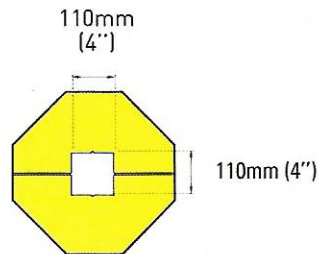

**PART NO. CP 100 - Up to 100mm sq.**

**Size:** 4" Square (10cm Square)  
**Fits Square:** Up to 4" (10cm)  
**Fits H:** Up to 4" x 4" (10 x 10cm)  
**Fits Round Column:** Up to 4" (10cm) Diameter  
**Overall Size:** 1 mts x 390mm x 435mm (at widest pt.)

**PART NO. CP 150 - Up to 160mm sq.**

**Size:** 6" Square (15cm Square)  
**Fits Square:** Up to 6" (15cm)  
**Fits H:** Up to 6" x 6" (15 x 15cm)  
**Fits Round Column:** 6" (15cm) Diameter  
**Overall Size:** 1 mts x 390mm x 435mm (at widest pt.)

**PART NO. CP300 - Up to 260mm sq.**

**Size:** 10" Square (25cm Square)  
**Fits Square:** 8" (20cm) to 10" x 10" (25 x 25cm)  
**Fits H:** 8" (20cm) to 10" x 10" (25 x 25cm)  
**Fits Round Column:** 8" (20cm) to 10" (25cm) Diameter

**PART NO. CP300 - Up to 310mm sq.**

**Size:** 12" Square (30cm Square)  
**Fits Square:** 10" (25cm) to 12" (30cm)  
**Fits H:** 10" (25cm) to 12" x 12" (30 x 30cm)  
**Fits Round Column:** 10" (25cm) to 12" (30cm) Diameter