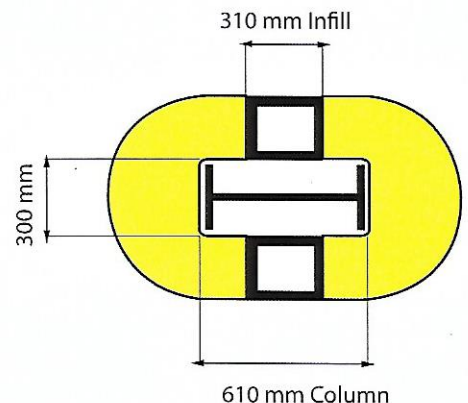

**PART NO. CP 200 - Up to 210mm sq.**

**Size:** 8" Square (20cm Square)  
**Fits Square:** 6" (15cm) to 8" (20cm)  
**Fits H:** 6" (15cm) to 8" x 8" (20 x 20cm)  
**Fits Round Column:** 6" (15cm) to 8" (20cm) Diameter

**PART NO. CP300 - Up to 260mm sq.**

**Size:** 10" Square (25cm Square)  
**Fits Square:** 8" (20cm) to 10" x 10" (25 x 25cm)  
**Fits H:** 8" (20cm) to 10" x 10" (25 x 25cm)  
**Fits Round Column:** 8" (20cm) to 10" (25cm) Diameter

**PART NO. CP300 - Up to 310mm sq.**

**Size:** 12" Square (30cm Square)  
**Fits Square:** 10" (25cm) to 12" (30cm)  
**Fits H:** 10" (25cm) to 12" x 12" (30 x 30cm)  
**Fits Round Column:** 10" (25cm) to 12" (30cm) Diameter

**UNIVERSAL PROTECTOR - Up to 700mm sq.**

**Sample Column Size:** 400 x 500mm.

**CP300 WITH 310mm INFILL**

**Sample Column Size:** 300 x 610mm.

**Protection Used:** CP300 with x 2 x 310mm infills