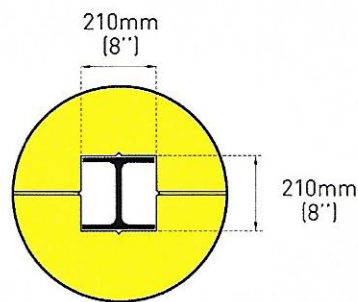

Size: 8" Square (20cm Square)
Fits Square: 6" (15cm) to 8" (20cm)
Fits H: 6" (15cm) to 8" x 8" (20 x 20cm)
Fits Round Column: 6" (15cm) to 8" (20cm) Diameter

PART NO. CP300 - Up to 260mm sq.