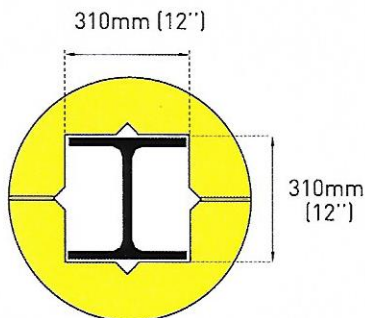

**PART NO. CP 150 - Up to 160mm sq.**

**Size:** 6" Square (15cm Square)  
**Fits Square:** Up to 6" (15cm)  
**Fits H:** Up to 6" x 6" (15 x 15cm)  
**Fits Round Column:** 6" (15cm) Diameter  
**Overall Size:** 1 mts x 390mm x 435mm (at widest pt.)

**PART NO. CP 200 - Up to 210mm sq.**

**Size:** 8" Square (20cm Square)  
**Fits Square:** 6" (15cm) to 8" (20cm)  
**Fits H:** 6" (15cm) to 8" x 8" (20 x 20cm)  
**Fits Round Column:** 6" (15cm) to 8" (20cm) Diameter

**PART NO. CP300 - Up to 260mm sq.**

**Size:** 10" Square (25cm Square)  
**Fits Square:** 8" (20cm) to 10" x 10" (25 x 25cm)  
**Fits H:** 8" (20cm) to 10" x 10" (25 x 25cm)  
**Fits Round Column:** 8" (20cm) to 10" (25cm) Diameter

**PART NO. CP300 - Up to 310mm sq.**

**Size:** 12" Square (30cm Square)  
**Fits Square:** 10" (25cm) to 12" (30cm)  
**Fits H:** 10" (25cm) to 12" x 12" (30 x 30cm)  
**Fits Round Column:** 10" (25cm) to 12" (30cm) Diameter