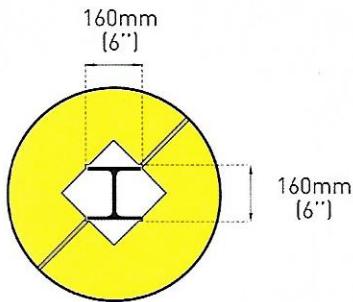

**PART NO. CP 100 - Up to 100mm sq.**

**Size:** 4" Square (10cm Square)  
**Fits Square:** Up to 4" (10cm)  
**Fits H:** Up to 4" x 4" (10 x 10cm)  
**Fits Round Column:** Up to 4" (10cm) Diameter  
**Overall Size:** 1 mts x 390mm x 435mm (at widest pt.)

**PART NO. CP 150 - Up to 160mm sq.**

**Size:** 6" Square (15cm Square)  
**Fits Square:** Up to 6" (15cm)  
**Fits H:** Up to 6" x 6" (15 x 15cm)  
**Fits Round Column:** 6" (15cm) Diameter  
**Overall Size:** 1 mts x 390mm x 435mm (at widest pt.)

**PART NO. CP 200 - Up to 160mm sq.**

**Size:** 6" Square (15cm Square)  
**Fits Square:** Up to 6" (15cm)  
**Fits H:** Up to 6" x 6" (15 x 15cm)  
**Fits Round Column:** Up to 6" (15cm) Diameter  
**Overall Diameter:** 60cm

**PART NO. CP300 - Up to 260mm sq.**

**Size:** 10" Square (25cm Square)  
**Fits Square:** 8" (20cm) to 10" x 10" (25 x 25cm)  
**Fits H:** 8" (20cm) to 10" x 10" (25 x 25cm)  
**Fits Round Column:** 8" (20cm) to 10" (25cm) Diameter