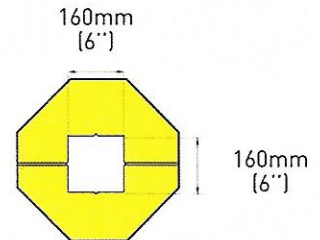

**PART NO. CP 100 - Up to 100mm sq.**

**Size:** 4" Square (10cm Square)  
**Fits Square:** Up to 4" (10cm)  
**Fits H:** Up to 4" x 4" (10 x 10cm)  
**Fits Round Column:** Up to 4" (10cm) Diameter  
**Overall Size:** 1 mts x 390mm x 435mm (at widest pt.)

**PART NO. CP 150 - Up to 160mm sq.**

**Size:** 6" Square (15cm Square)  
**Fits Square:** Up to 6" (15cm)  
**Fits H:** Up to 6" x 6" (15 x 15cm)  
**Fits Round Column:** 6" (15cm) Diameter  
**Overall Size:** 1 mts x 390mm x 435mm (at widest pt.)

**PART NO. CP 200 - Up to 160mm sq.**

**Size:** 6" Square (15cm Square)  
**Fits Square:** Up to 6" (15cm)  
**Fits H:** Up to 6" x 6" (15 x 15cm)  
**Fits Round Column:** Up to 6" (15cm) Diameter  
**Overall Diameter:** 60cm

**PART NO. CP300 - Up to 260mm sq.**

**Size:** 10" Square (25cm Square)  
**Fits Square:** 8" (20cm) to 10" x 10" (25 x 25cm)  
**Fits H:** 8" (20cm) to 10" x 10" (25 x 25cm)  
**Fits Round Column:** 8" (20cm) to 10" (25cm) Diameter